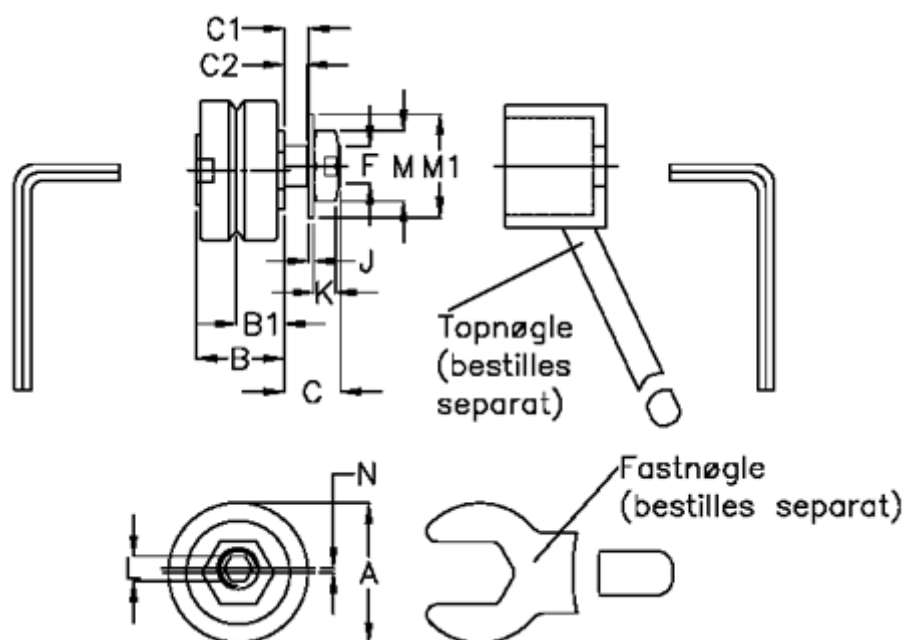

Article number: 057153102502

Description: HEPCO GV3 bearing SJ 25 E
Standard With Short Stud

Measures

a = 25.0	K = 5.0
B = 16.6	L = 3
B1 = 9.00	M = 13
C = 9.8	M1 = 17
C1 = 3.8	N = 0.75
C2 = 3.4	Weight kg/1000 = 0.048
F = M8 x 1	
J = 1.00	